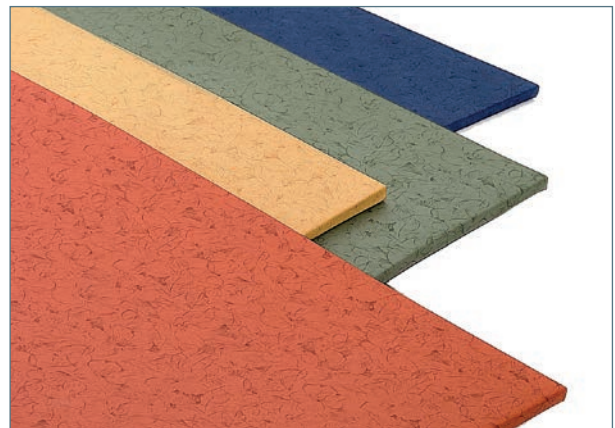

Sports Mats

Tread safely,
land softly

Mats for Wrestling, Floor Exercises and Gymnastics

Sportsmen prefer quality in view of their safety. Whether for wrestling, exercises or gymnastics, whether for professional, amateur or school sports – **BSW floorworks** offers a wide range of high-quality sports mats attuned to different kinds of sports. BSW developed the special consistence of the composite foam body and the fabric cover together with athletes, athletic equipment manufacturers and sports associations. Various thicknesses, densities, fabric covers and textures lend the sports mats the properties adapted to the requirements of each kind of sport. First-class workmanship and high-quality materials have made **BSW floorworks** sports and gymnastics mats a reliable partner for decades.

Mats for Floor Exercises

Single rolls and surfaces for floor exercises consist of multi-layer PE foam. The top surface is covered with a skin-friendly and hard-wearing velvet needle felt, whereas the underside is composed of slip-resistant foam. All materials are firmly bonded to each other by heat lamination. The mats stand out due to their low weight as well as constant stability.

To complete the range of surfaces for wrestling we supply tarpaulin made of high-tensile PVC Trevira mesh either with folding edges for mats with slip-resistant bases or Velcro fasteners for mats with bases made of needle felt.