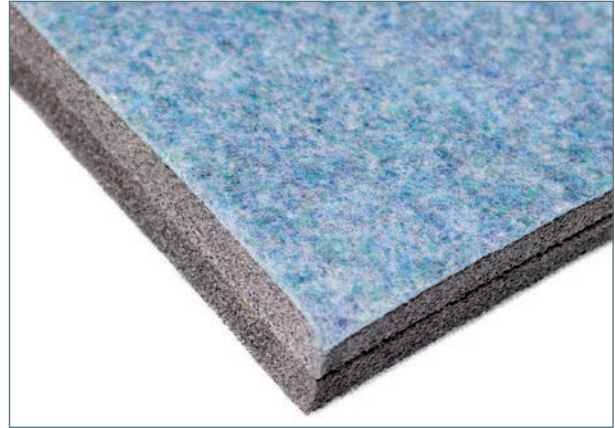

Mats for Floor Exercises

Single rolls and surfaces for floor exercises consist of multi-layer PE foam. The top surface is covered with a skin-friendly and hard-wearing velvet needle felt, whereas the underside is composed of slip-resistant foam. All materials are firmly bonded to each other by heat lamination. The mats stand out due to their low weight as well as constant stability.

Standard Dimensions

Length 6, 10, 12, 14 linear metres
Widths 1,500 and 2,000 mm
Thickness 20, 25, 35 mm
other dimensions on request

Density

approx. 35 kg/m³

Colours

Amber, Blue Grey

BSW floorworks mat for floor exercises (rolled up)

Mats for Schools and Gymnastics

Mats for schools and gymnastics purposes are available in different densities. The foam core can be adapted according to individual requirements. The mats are supplied with a PVC fabric cover either on top, all around and in some cases on the underside.