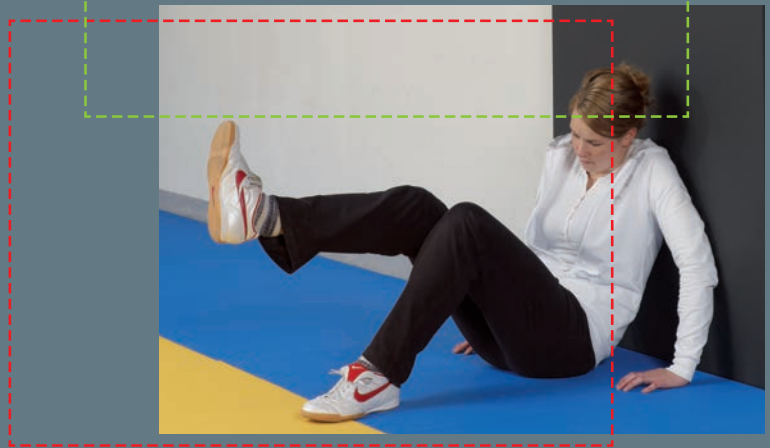

BSW
Berleburger Schaumstoffwerk GmbH
Am Hilgenacker 24
57319 Bad Berleburg
Germany

Phone +49 2751 803-0
info@berleburger.de
www.berleburger.com

www.bsw-sportsflooring.com

The technical information given in the documents are guideline values. They are liable to manufacturing tolerances, which may vary depending on the type of underlying properties. The currently valid versions of this information are provided on our internet pages and in the PDF versions of this catalogue. The PDF versions are available to download from our website. We do not assume liability for spelling or printing errors.