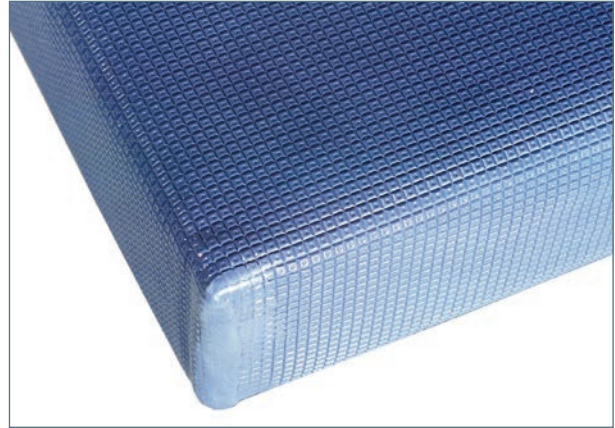

Mats for Schools and Gymnastics

Mats for schools and gymnastics purposes are available in different densities. The foam core can be adapted according to individual requirements. The mats are supplied with a PVC fabric cover either on top, all around and in some cases on the underside.

Dimensions

2,000 x 1,000 x 60 mm

2,000 x 1,000 x 80 mm

Densities

approx. 80, 100, 120 kg/m³